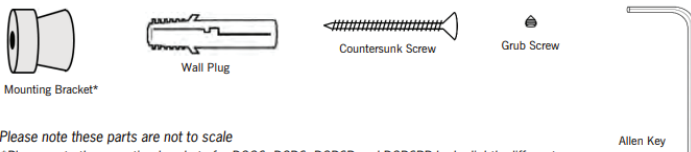

· TECHNICAL DRAWING ·

Please note these parts are not to scale

*Please note the mounting brackets for DSC6, DSP6, DSP6B and DSP6BR look slightly different

· SPECIFICATIONS ·

Product Code DSR6W

Output 18Watts

IP Rating IP45

Warranty 7yrs

Lead Length 2m

Voltage 12Volt

No of Bars 1

Wiring Type Concealed (hardwired)

Wiring Position Right hand side

Distance Between Mounting Points (Left to Right)

For detailed information, please see our website www.dellarte.us

Legal disclaimer: The details provided by this technical file have an informational purpose, thus no contractual value. To obtain further information about the materials and the installation, please contact one of our sales advisors. DELL'ARTE Pty Ltd. reserves the right to modify or delete any information regarding its products. Weights, measurements and colours may be subject to small variations.

The copyright of this Fact Sheet, all content, graphic design and codes belongs to DELL'ARTE Pty Ltd. and therefore, reproduction, distribution, public communication, transformation or any other activity that can be done with the contents or even quoting the sources, without written consent is prohibited by DELL'ARTE Pty Ltd. All trade names, trademarks and distinctive signs of any kind on this Fact Sheet are property of their owners and are protected by law.