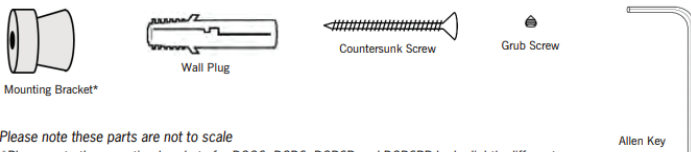

· TECHNICAL DRAWING ·

Please note these parts are not to scale

*Please note the mounting brackets for DSC6, DSP6, DSP6B and DSP6BR look slightly different

· SPECIFICATIONS ·

Output 18Watts

IP Rating IP45

Warranty 7yrs

Lead Length 2m

Voltage 12Volt

No of Bars 1

Wiring Type Concealed (hardwired)

Wiring Position Right hand side

Distance Between Mounting Points (Left to Right) 600mm

For detailed information, please see our website www.dellarte.us

Legal disclaimer: The details provided by this technical file have an informational purpose, thus no contractual value. To obtain further information about the materials and the installation, please contact one of our sales advisors. DELL'ARTE Pty Ltd. reserves the right to modify or delete any information regarding its products. Weights, measurements and colours may be subject to small variations.

The copyright of this Fact Sheet, all content, graphic design and codes belongs to DELL'ARTE Pty Ltd. and therefore, reproduction, distribution, public communication, transformation or any other activity that can be done with the contents or even quoting the sources, without written consent is prohibited by DELL'ARTE Pty Ltd. All trade names, trademarks and distinctive signs of any kind on this Fact Sheet are property of their owners and are protected by law.