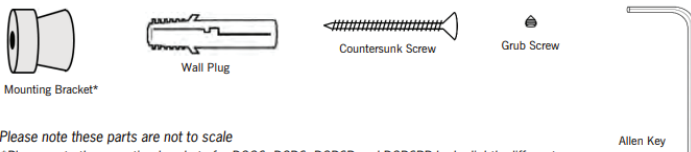

· TECHNICAL DRAWING ·

Please note these parts are not to scale

*Please note the mounting brackets for DSC6, DSP6, DSP6B and DSP6BR look slightly different

· SPECIFICATIONS ·

Product Code DSR6BR

Output 18Watts

IP Rating IP45

Warranty 7yrs

Lead Length 2m

Voltage 12Volt

No of Bars 1

Wiring Type Concealed (hardwired)

Wiring Position Right hand side

Distance Between Mounting Points (Left to Right) 600mm

For detailed information, please see our website www.dellarte.us

Legal disclaimer: The details provided by this technical file have an informational purpose, thus no contractual value. To obtain further information about the materials and the installation, please contact one of our sales advisors. DELL'ARTE Pty Ltd. reserves the right to modify or delete any information regarding its products. Weights, measurements and colours may be subject to small variations.

The copyright of this Fact Sheet, all content, graphic design and codes belongs to DELL'ARTE Pty Ltd. and therefore, reproduction, distribution, public communication, transformation or any other activity that can be done with the contents or even quoting the sources, without written consent is prohibited by DELL'ARTE Pty Ltd. All trade names, trademarks and distinctive signs of any kind on this Fact Sheet are property of their owners and are protected by law.