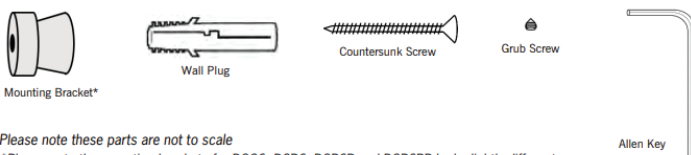

· TECHNICAL DRAWING ·

Please note these parts are not to scale

*Please note the mounting brackets for DSC6, DSP6, DSP6B and DSP6BR look slightly different

· SPECIFICATIONS ·

Output 18Watts

IP Rating IP45

Warranty 7yrs

Lead Length 2m

Voltage 12Volt

No of Bars 1

Wiring Type Concealed (hardwired)

Wiring Position Right hand side

Distance Between Mounting Points (Left to Right) 600mm

For detailed information, please see our website www.dellarte.us

Legal disclaimer: The details provided by this technical file have an informational purpose, thus no contractual value. To obtain further information about the materials and the installation, please contact one of our sales advisors. DELL'ARTE Pty Ltd. reserves the right to modify or delete any information regarding its products. Weights, measurements and colours may be subject to small variations.

The copyright of this Fact Sheet, all content, graphic design and codes belongs to DELL'ARTE Pty Ltd. and therefore, reproduction, distribution, public communication, transformation or any other activity that can be done with the contents or even quoting the sources, without written consent is prohibited by DELL'ARTE Pty Ltd. All trade names, trademarks and distinctive signs of any kind on this Fact Sheet are property of their owners and are protected by law.