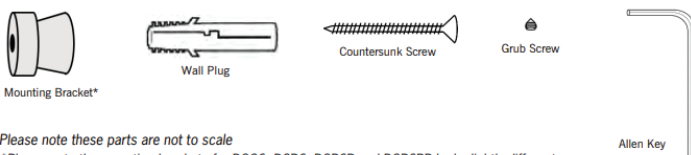

· TECHNICAL DRAWING ·

Please note these parts are not to scale
*Please note the mounting brackets for DSC6, DSP6, DSP6B and DSP6BR look slightly different

· SPECIFICATIONS ·

- Product Code DSR6W
- Output 18Watts
- IP Rating IP45
- Warranty 7yrs
- Lead Length 2m
- Voltage 12Volt
- No of Bars 1
- Wiring Type Concealed (hardwired)
- Wiring Position Right hand side
- Distance Between Mounting Points (Left to Right)

For detailed information, please see our website www.dellarte.us

Legal disclaimer: The details provided by this technical file have an informational purpose, thus no contractual value. To obtain further information about the materials and the installation, please contact one of our sales advisors. DELL'ARTE Pty Ltd. reserves the right to modify or delete any information regarding its products. Weights, measurements and colours may be subject to small variations.

The copyright of this Fact Sheet, all content, graphic design and codes belongs to DELL'ARTE Pty Ltd. and therefore, reproduction, distribution, public communication, transformation or any other activity that can be done with the contents or even quoting the sources, without written consent is prohibited by DELL'ARTE Pty Ltd. All trade names, trademarks and distinctive signs of any kind on this Fact Sheet are property of their owners and are protected by law.