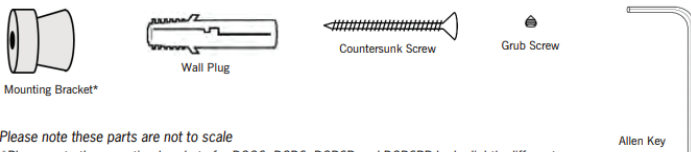

· TECHNICAL DRAWING ·

Please note these parts are not to scale
*Please note the mounting brackets for DSC6, DSP6, DSP6B and DSP6BR look slightly different

· SPECIFICATIONS ·

- Product Code DSR6W
- Output 18Watts
- IP Rating IP45
- Warranty 7yrs
- Lead Length 2m
- Voltage 12Volt
- No of Bars 1
- Wiring Type Concealed (hardwired)
- Wiring Position Right hand side
- Distance Between Mounting Points (Left to Right)

For detailed information, please see our website www.dellarte.us

Legal disclaimer: The details provided by this technical file have an informational purpose, thus no contractual value. To obtain further information about the materials and the installation, please contact one of our sales advisors. DELL'ARTE Pty Ltd. reserves the right to modify or delete any information regarding its products. Weights, measurements and colours may be subject to small variations.

The copyright of this Fact Sheet, all content, graphic design and codes belongs to DELL'ARTE Pty Ltd. and therefore, reproduction, distribution, public communication, transformation or any other activity that can be done with the contents or even quoting the sources, without written consent is prohibited by DELL'ARTE Pty Ltd. All trade names, trademarks and distinctive signs of any kind on this Fact Sheet are property of their owners and are protected by law.