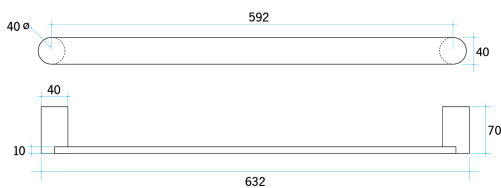

### Flat Pill Single Bar Heated Towel Rail

Cod. **DA-DSP6**  
W632xH40xD70mm

Cod. **DA-DSP6B**  
MATT BLACK W632xH40xD70mm

Cod. **DA-DSP6BR**  
BRUSHED STAINLESS W632xH40xD70mm

#### · TECHNICAL DRAWING ·

Note: All dimensions are in millimetres (mm)

#### · SPECIFICATIONS ·

- Output 13Watts
- IP Rating IP45
- Warranty 7yrs
- Lead Length 2m
- Voltage 12Volt
- No of Bars 1
- Wiring Type Concealed (hardwired)
- Wiring Position Right hand side
- Distance Between Mounting Points (Left to Right)