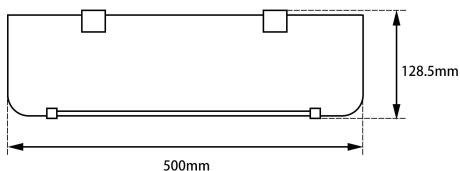

FAUCET

BLAZE Chrome Glass Shelf Holder 500mm

Cod. **DA-OX6314.TR**
Glass Shelf Holder, Black

Cod. **DA-CH6314.TR**
Glass Shelf Holder, Chrome

· TECHNICAL DRAWING ·

· SPECIFICATIONS ·

Bathroom Glass Storage Shelf 500mm Stainless Steel holder

Material: Durable 304 Stainless Steel

1 x Glass Shelf

Accessories included for easy installation

For detailed information, please see our website www.dellarte.us

Legal disclaimer: The details provided by this technical file have an informational purpose, thus no contractual value. To obtain further information about the materials and the installation, please contact one of our sales advisors. DELL'ARTE Pty Ltd. reserves the right to modify or delete any information regarding its products. Weights, measurements and colours may be subject to small variations.