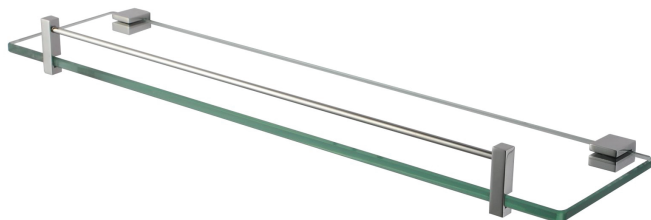

FAUCET

BLAZE Chrome Glass Shelf Holder 500mm

Cod. **DA-OX6314.TR**
Glass Shelf Holder, Black

Cod. **DA-CH6314.TR**
Glass Shelf Holder, Chrome

· TECHNICAL DRAWING ·

· SPECIFICATIONS ·

Bathroom Glass Storage Shelf 500mm Stainless Steel holder

Material: Durable 304 Stainless Steel

1 x Glass Shelf

Accessories included for easy installation

For detailed information, please see our website www.dellarte.us

Legal disclaimer: The details provided by this technical file have an informational purpose, thus no contractual value. To obtain further information about the materials and the installation, please contact one of our sales advisors. DELL'ARTE Pty Ltd. reserves the right to modify or delete any information regarding its products. Weights, measurements and colours may be subject to small variations.