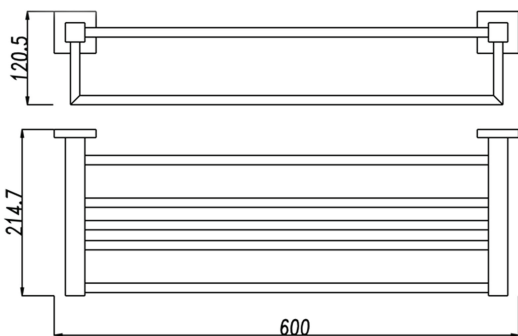

FAUCET

BLAZE Chrome Towel Rack 600mm

Cod. **DA-OX6309.TR**
Towel Rack, Black

Cod. **DA-CH6309.TR**
Towel Rack, Chrome

· TECHNICAL DRAWING ·

· SPECIFICATIONS ·

Luxury Chrome Bathroom Towel Shelf Rack

Advanced rust proofing

Easy to install

Material: Durable 304 Stainless Steel

Dimensions: 600mmL x 214.7mmW x 120.5mmH

For detailed information, please see our website www.dellarte.us

Legal disclaimer: The details provided by this technical file have an informational purpose, thus no contractual value. To obtain further information about the materials and the installation, please contact one of our sales advisors. DELL'ARTE Pty Ltd. reserves the right to modify or delete any information regarding its products. Weights, measurements and colours may be subject to small variations.