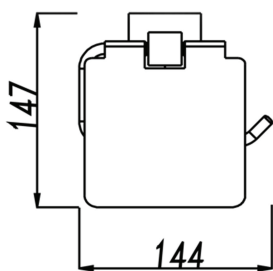

FAUCET

Blaze Chrome Toilet Paper Roll Holder W/ Cover

Cod. **DA-CH6308.TR**
Toilet Paper Roll Holder, Chrome

· TECHNICAL DRAWING ·

· SPECIFICATIONS ·

Stunning looks, smooth like silk

AU Standard

Package comes with a pair of attachments and accessories