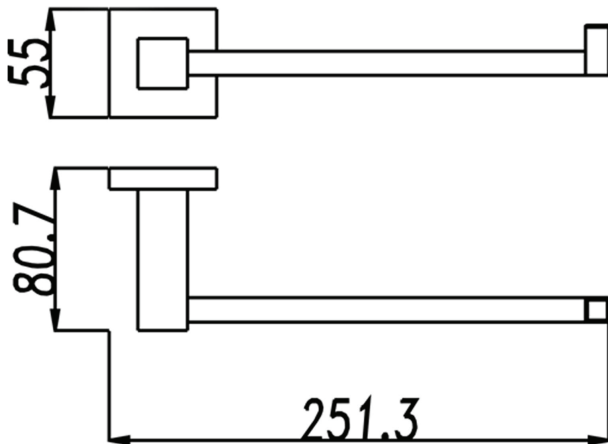

FAUCET

BLAZE Series Chrome Towel Hook Ring 250mm

Cod. **DA-OX6303.TR**
Towel Hook Ring, Black

Cod. **DA-CH6303.TR**
Towel Hook Ring, Chrome

· SPECIFICATIONS ·

Internal installation

AU Standard

Material: Made of Durable 304 Stainless Steel

4 mounting holes to avoid the damage of the wall due to installation error

Dimensions: 25cmL x 8cmW x 5.5cmH

For detailed information, please see our website www.dellarte.us

Legal disclaimer: The details provided by this technical file have an informational purpose, thus no contractual value. To obtain further information about the materials and the installation, please contact one of our sales advisors. DELL'ARTE Pty Ltd. reserves the right to modify or delete any information regarding its products. Weights, measurements and colours may be subject to small variations.