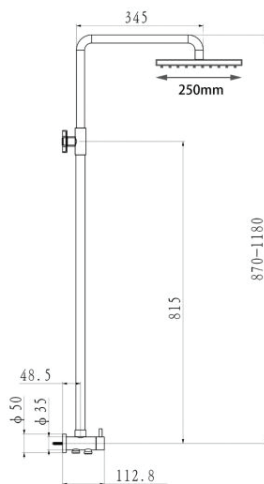

SHOWER

10" Round Chrome Shower Station Top/Bottom Inlet

Cod. **DA-OX2152.SH.N+OX0007.SH+OX-R11.HHS**

Shower Station, Matte Black

Cod. **DA-CH2152.SH.N+CH0007.SH+CH-R11.HHS**

Shower Station, Chrome

· TECHNICAL DRAWING ·

· SPECIFICATIONS ·

10 inch Slim Round Shower Set with Handheld Spray Head

Handheld Shower Spray: ABS plastic

Stainless Steel Shower Rail: 1005-1265mm adjustable height

Chrome Finished,AU Standard

Top / Bottom Water Inlet With 2.6FT (0.8m) Stainless Steel Hose