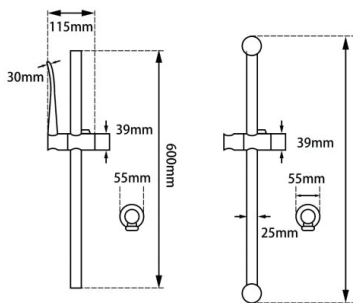

### Round Chrome Hand held Shower Set With Rail

Cod. **DA-CH2147-1.SH.N+CH-R4.HHS**  
Hand held Shower, Chrome

Cod. **DA-GM2147-1.SH**  
Hand held Shower, Grey Stainless Steel Rail

Cod. **DA-BUYG2147-1.SH**  
Hand held Shower, Brushed Yellow Gold

#### · TECHNICAL DRAWING ·

#### · SPECIFICATIONS ·

Round Handheld Shower Spray Head Set with sliding rail swivel bracket holder  
Quality handheld shower spray, made of high grade ABS  
Durable & anti-rust  
1.5m water hose, made of 304 high grade stainless steel  
Durable up down sliding shower rail, made of 304 high grade stainless steel  
Wall mounted, G 1/2" female end adjustable water inlet, for a more flexible installation  
15 Years Warranty  
AU standard