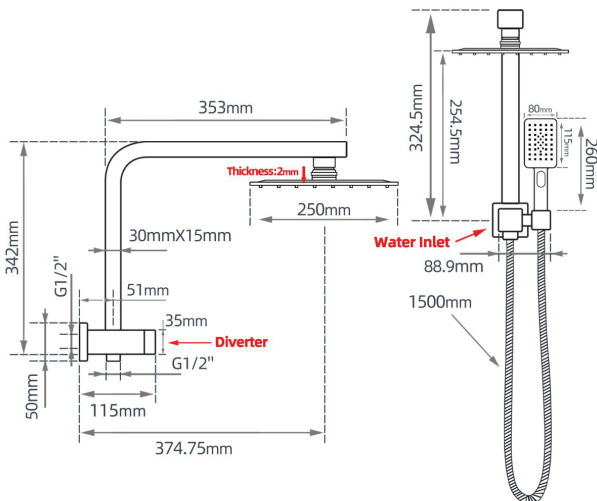

SHOWER

10" Square Chrome Shower Station Top Water Inlet

Cod. **DA-CH2140.SH.N+CH0002.SH+CH-S8.HHS**
Shower Station, Chrome

· TECHNICAL DRAWING ·

· SPECIFICATIONS ·

10" inch Stainless Steel Square Shower Set with Handheld Spray Head
Handheld Shower Spray: ABS plastic
All Chrome Finish, fit for AU Standard
Water inlet with built-in diverter
WELS Reg.number:S14303
WELS Star rating: 3 Star, 9L/M
15 Year Warranty