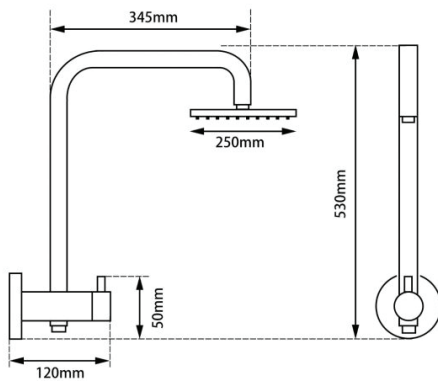

SHOWER

530mm Height 10'' Round Chrome Shower Station Top Water Inlet

Cod. **DA-CH2138.SH.N+CH0007.SH+CH-R11.HHS**

Shower Station Top Water Inlet, Chrome

Cod. **DA-CH2138-L.SH.N+CH0007.SH+CH-R11.HHS**

Shower Station Top Water Inlet, Chrome

Cod. **DA-OX2138.SH.N+OX0007.SH+OX-R11.HHS**

Shower Station Top Water Inlet, Black

· TECHNICAL DRAWING ·

· SPECIFICATIONS ·

10 inch Round Shower Set with 5 Function Handheld Spray Head

5 Function Handheld Shower Spray: ABS plastic

All Chrome Finished, fit for AU Standard

Water outlet with built-in diverter

WELS Star rating: 3 Star, 9L/M

WELS reg no.:S14300

15 Year warranty