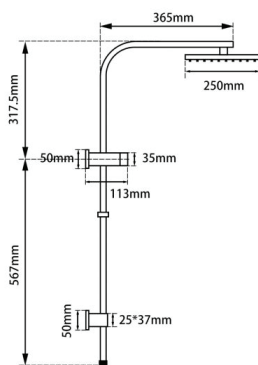

#### · TECHNICAL DRAWING ·

Female end water inlet connection to the wall

WELS Reg No:S16952

WELS Star rating: no Star,7.5L/M

15 Year Warranty

For detailed information, please see our website [www.dellarte.us](http://www.dellarte.us)