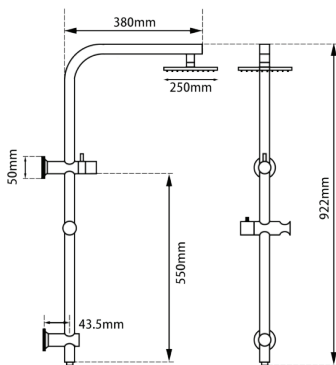

### 10" Round Chrome Shower Station Top Inlet

Cod. **DA-GM2128-A.SH-10**  
Shower Station Top, Metal Grey

Cod. **DA-BU2128-A.SH-10**  
Shower Station Top, Nickel Shower

Cod. **DA-BUYG2128-A.SH-10**  
Shower Station Top, Brushed Yellow Gold

#### · TECHNICAL DRAWING ·

#### · SPECIFICATIONS ·

10" inch Round Shower Set with Handheld Spray Head  
Stainless Steel Shower Head  
Solid Brass Shower Rail & Holder  
The wall elbow is flexible, fits for your demand

For detailed information, please see our website [www.dellarte.us](http://www.dellarte.us)