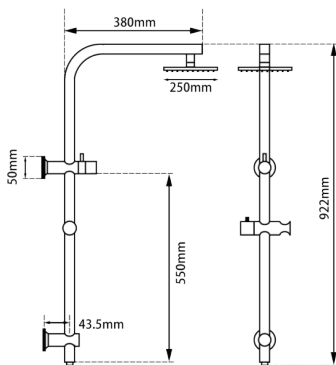

SHOWER

10" Right Angle Round Chrome Shower Station Top Inlet

Cod. **DA-GM2128-A.SH-10**
Shower Station Top, Metal Grey

Cod. **DA-BU2128-A.SH-10**
Shower Station Top, Nickel Shower

Cod. **DA-BUYG2128-A.SH-10**
Shower Station Top, Brushed Yellow Gold

Cod. **DA-CH2128-A.SH.N+CH0007.SH+CH-R11.HHS**
Shower Station Top, Chrome

· TECHNICAL DRAWING ·

· SPECIFICATIONS ·

10" inch Round Shower Set with Handheld Spray Head
Stainless Steel Shower Head
Solid Brass Shower Rail & Holder
The wall elbow is flexible, fits for your demand