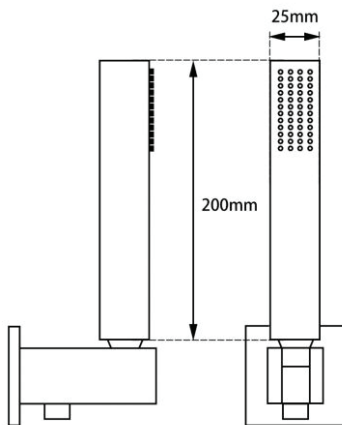

· TECHNICAL DRAWING ·

· SPECIFICATIONS ·

Square Brass Handheld Shower Head w/ Wall Connector

Australian Standard, Watermark

WELS Reg No:S17435

WELS Star rating: no Star, 6L/M

15 Year Warranty

For detailed information, please see our website www.dellarte.us