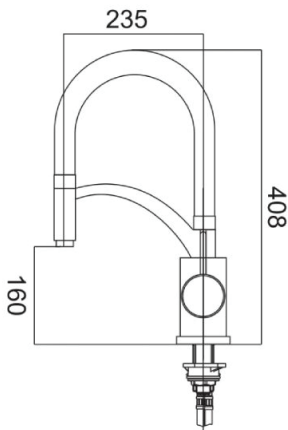

KITCHEN FAUCETS

Brass Pull Down Rubber Spout Kitchen Mixer

Cod. **DA-CH1039.KM**
Kitchen Mixer, Chrome

· TECHNICAL DRAWING ·

· SPECIFICATIONS ·

- Material: Durable Solid Brass Construction
- 304 stainless steel Hot & Cold water hoses
- Spout: Black Silica Rubber
- 360 degree swivel spout
- 15 years manufacture warranty & 2 Years Labor Warranty
- Watermark & Wels Approved,AU Standard