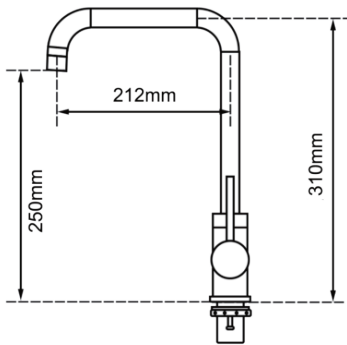

KITCHEN FAUCETS

Electroplated Brass Chrome Swivel Spout Kitchen Mixer Tap

Cod. **DA-OX1027.KM**
Kitchen Mixer, Matte Black

Cod. **DA-CH1027.KM**
Kitchen Mixer, Chrome

· TECHNICAL DRAWING ·

· SPECIFICATIONS ·

Material: Solid brass construction
360° swivel spout to adjust different directions
With stainless steel hot & cold water hoses
Australian Standard, Watermark
WELS Star rating: 5 Star, 5.5L/M
WELS License No.: 1752
WELS Reg No: T35400