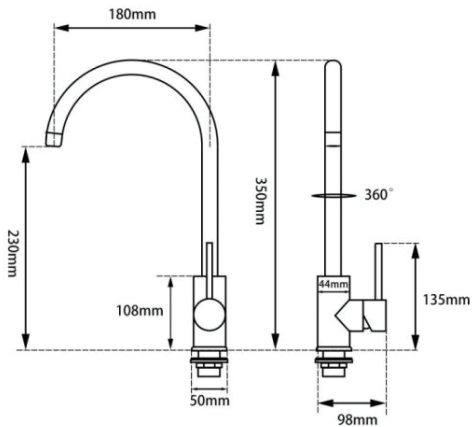

KITCHEN FAUCETS

Round Chrome Standard Kitchen Sink Mixer Tap

Cod. **DA-BU1026.KM**
Kitchen Sink, Brushed Nickel

Cod. **DA-OX1026.KM**
Kitchen Sink, Matt Black

Cod. **DA-CH1026.KM**
Kitchen Sink, Chrome

· TECHNICAL DRAWING ·

· SPECIFICATIONS ·

WELS Star Rating: 6 Star, 4L/M

WELS Reg No:T32059

360 degree swivel spout

35mm Ceramic cartridge

15 Years Warranty & 2 Years Labor Warranty