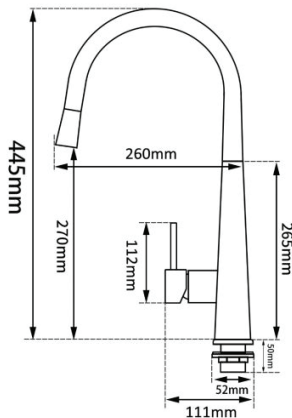

· TECHNICAL DRAWING ·

· SPECIFICATIONS ·

Australian Standard, Watermark
WELS Star rating: 6 Star, 4L/M
WELS License No.: 1752
WELS Reg No:T31701
35mm ceramic cartridge
Easy to install