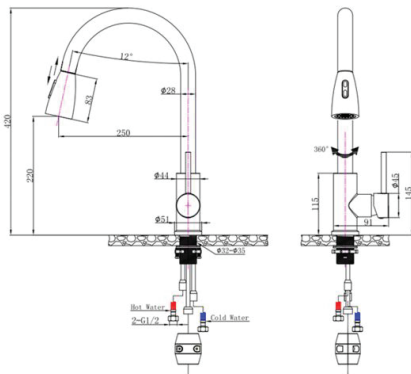

KITCHEN FAUCETS

Round Chrome Pull Out Shower Kitchen Sink Mixer Tap

Cod. **DA-CH1019.KM**
Kitchen Mixer, Chrome

· TECHNICAL DRAWING ·

· SPECIFICATIONS ·

Solid brass kitchen mixer tap that pulls out like a shower head

Australian Standard, Watermark

WELS Star rating: 6 Star, 4L/M

WELS License No.: 1752

WELS Reg No:T31700

35mm ceramic cartridge

Easy to install

For detailed information, please see our website www.dellarte.us