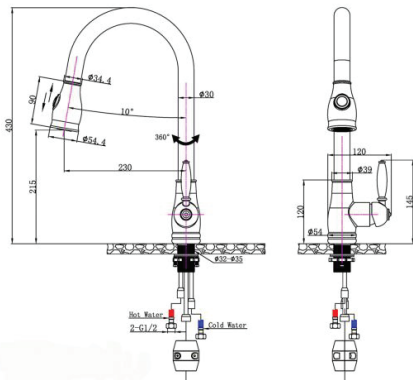

### Round Chrome Vintage Pull Out Kitchen Sink Mixer Tap

Cod. **DA-CH1018.KM**  
Kitchen Mixer, Chrome

Cod. **DA-OX1018.KM**  
Kitchen Mixer, Black

#### · TECHNICAL DRAWING ·

#### · SPECIFICATIONS ·

- Solid brass kitchen mixer tap that pulls out like a shower head
- Australian Standard, Watermark
- WELS Star rating: 6 Star, 4L/M
- WELS License No.: 1752
- WELS Reg No.: T31699
- 35mm Ceramic Cartridge
- 360° Swivel Spout
- Easy to install