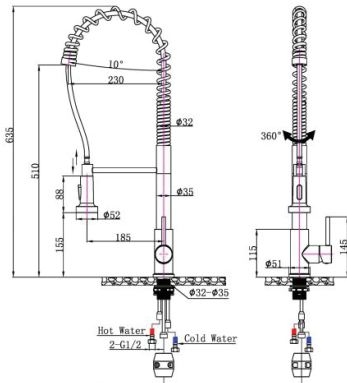

KITCHEN FAUCETS

Tall Spring Chrome Pull Out Kitchen Sink Mixer Tap

Cod. **DA-CH1017.KM**
Kitchen Sink, Brushed Yellow Gold

Cod. **DA-OX1017.KM**
Kitchen Sink, Gun Metal Grey

· TECHNICAL DRAWING ·

· SPECIFICATIONS ·

Australian Standard, Watermark
WELS Star rating: 6 Star, 4L/M
WELS License No.: 1752
WELS Reg No: T31698
Stainless steel spring
3.5cm ceramic cartridge