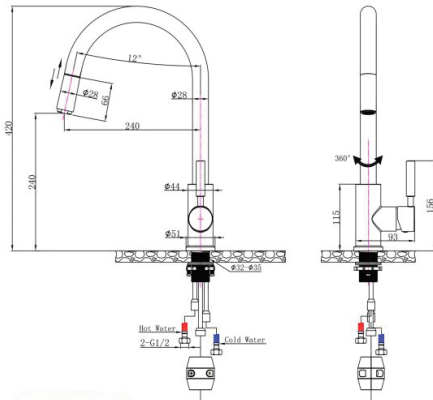

#### · TECHNICAL DRAWING ·

#### · SPECIFICATIONS ·

Australian Standard, Watermark  
WELS Star rating: 6 Star, 4L/M  
WELS License No.: 1752  
WELS Reg No:T31697  
35mm Ceramic Cartridge  
Easy to install

For detailed information, please see our website [www.dellarte.us](http://www.dellarte.us)