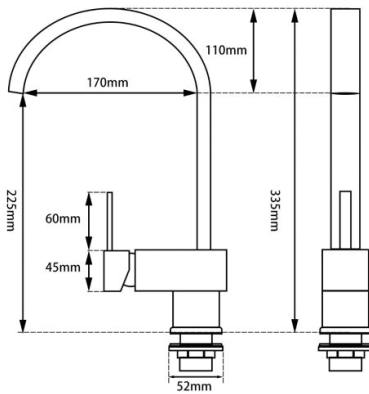

KITCHEN FAUCETS

Gooseneck Chrome Kitchen Sink Mixer Tap

Cod. **DA-CH1015.KM**
Kitchen Mixer, Chrome

· TECHNICAL DRAWING ·

· SPECIFICATIONS ·

Gooseneck Laundry Kitchen Sink Mixer Tap Modern
Australian Standard, Watermark
WELS Star rating: 6 Star, 4L/M
WELS License No.: 1752
Ceramic cartridge technology for longer life
Wide flat surfaces beautifully designed to complement
modern trend
Watermark and WELS Approved