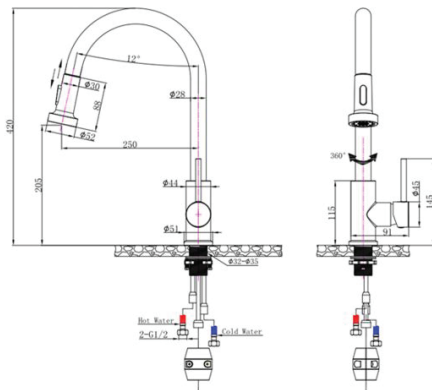

KITCHEN FAUCETS

Gooseneck Chrome Kitchen Sink Mixer Tap

Cod. **DA-CH1013.KM**
Kitchen Mixer, Chrome

· TECHNICAL DRAWING ·

· SPECIFICATIONS ·

Gooseneck Laundry Kitchen Sink Mixer Tap Modern
Australian Standard, Watermark
WELS Star rating: 6 Star, 4L/M
WELS License No.: 1752
Ceramic cartridge technology for longer life
Wide flat surfaces beautifully designed to complement
modern trend
Watermark and WELS Approved