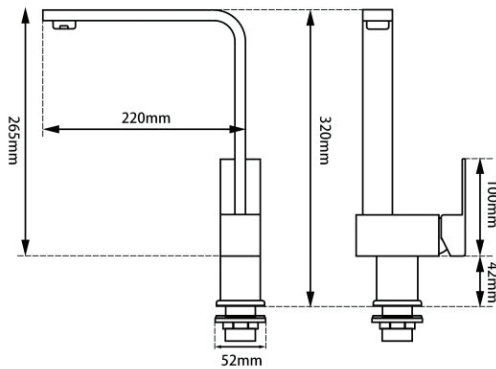

KITCHEN FAUCETS

CHROME KITCHEN SINK MIXER TAP

Cod. **DA-CH1010.KM**
Kitchen Mixer, Chrome

Cod. **DA-OX1010.KM**
Kitchen Mixer, Black

· TECHNICAL DRAWING ·

· SPECIFICATIONS ·

Square Laundry Kitchen Sink Mixer Tap

Australian Standard, Watermark

WELS Star rating: 6 Star, 4L/M

WELS License No.: 1752

WELS Reg No:T31284

Wide flat surfaces beautifully designed to complement modern trend