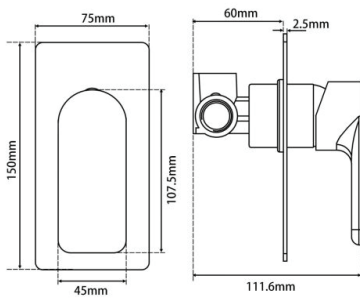

### VOG Solid Brass Chrome Shower/Bath Wall Mixer(color up)

Cod. **DA-BU0167-2.ST**  
Solid brass, Brushed Nickel (color up)

Cod. **DA-OX0167-2.ST**  
Solid brass, Black (color up)

Cod. **DA-CH0167-2.ST**  
Solid brass, Chrome (color up)

#### · TECHNICAL DRAWING ·

#### · SPECIFICATIONS ·

Square Shower Bath Mixer Tap Wall Mounted  
This is a stylish square wall mounted mixer tap  
Australian standard  
Solid brass body  
35mm ceramic disc cartridge  
Please refer to deal images for specific dimensions  
Package Contents: 1 x Square shower mixer tap  
15 years warranty& 2 years labor warranty