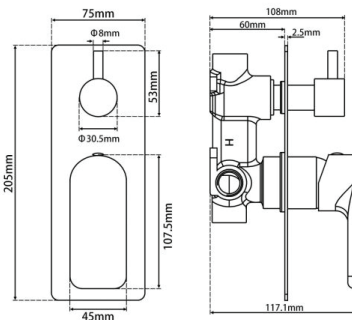

FAUCET

VOG Solid Brass Chrome Bath/Shower Wall Mixer with Diverter Wall Mounted

Cod. **DA-BU0165-2.ST**
Solid brass, Brushed Nickel (color up)

Cod. **DA-OX0165-2.ST**
Solid brass, Black (color up)

Cod. **DA-CH0165-2.ST**
Solid brass, Chrome (color up)

Cod. **DA-CH0165.ST**
Solid brass, Chrome

· TECHNICAL DRAWING ·

· SPECIFICATIONS ·

- Solid brass body
- Wall Mounted
- G 1/2" female end water inlet
- Drip free ceramic disc cartridge
- Easy to switch the water pattern from overhead shower to hand held shower
- Australian standard
- Package Contents:
- 1x Shower Mixer Diverter Tap
- Installation Accessories
- 15 years warranty+ 2 years labour warranty
- Bath/Shower Wall Mixer with Diverter Wall Mounted