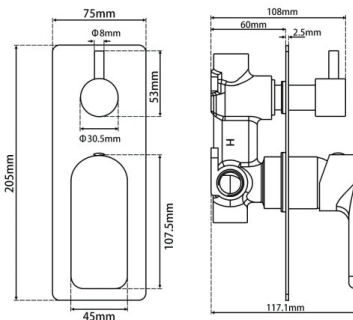

FAUCET

VOG Solid Brass Chrome Bath/Shower Wall Mixer with Diverter Wall Mounted(color up)

Cod. **DA-BU0165-2.ST**
Solid brass, Brushed Nickel (color up)

Cod. **DA-OX0165-2.ST**
Solid brass, Black (color up)

Cod. **DA-CH0165-2.ST**
Solid brass, Chrome (color up)

Cod. **DA-CH0165.ST**
Solid brass, Chrome

· TECHNICAL DRAWING ·

· SPECIFICATIONS ·

Solid brass body

Wall Mounted

G 1/2" female end water inlet

Drip free ceramic disc cartridge

Bath/Shower Wall Mixer with Diverter Wall Mounted