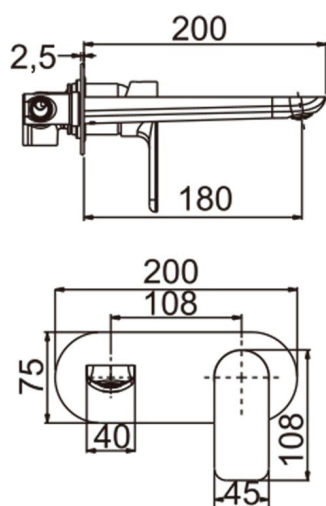

FAUCET

VOG Chrome Bathtub/Basin Wall Mixer With Spout (color up)

Cod. **DA-CH0158-2.BM**
Wall Mixer, Chrome

· TECHNICAL DRAWING ·

· SPECIFICATIONS ·

- Material: Solid brass
- Polished Chrome
- Drip free ceramic disc cartridge
- 2 In 1 wall mounted design
- Australian Standard WELS approved
- WELS REG No. T37890
- WELS License No. 1547
- WELS Star Rating: 5 star, 5L/M
- 15 Years Warranty & 2 Years Labor Warranty