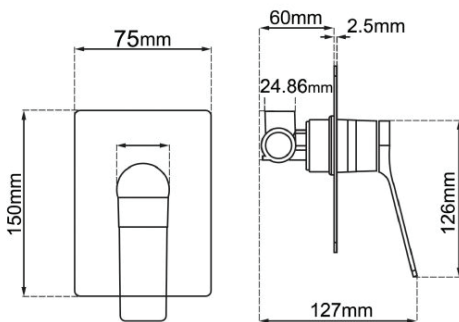

#### · TECHNICAL DRAWING ·

#### · SPECIFICATIONS ·

Square Shower Bath Mixer Tap

Wall Mounted

This is a stylish square wall mounted mixer tap

Australian standard

Solid brass body

G 5/8" water inlet

35mm ceramic disc cartridge