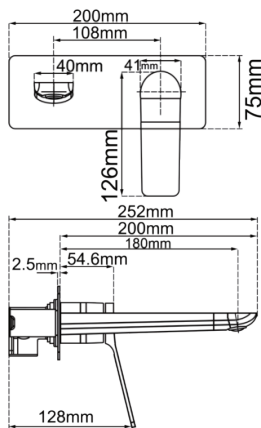

Cod. **DA-OX0153-2-EX.BM**
Wall Mixer, Black

Cod. **DA-CH0153.BM**
Wall Mixer, Chrome

Cod. **DA-BUGM0153.BM**
Wall Mixer, Gun Metal Grey

· TECHNICAL DRAWING ·

· SPECIFICATIONS ·

- | | |
|-------------------------------------|--|
| Stylist design create a modern look | High quality ceramic disk operation |
| Australian Standard, Watermark | With water spout |
| WELS Star rating: 6 Star, 4.5L/M | Latest style that is sought after in many new contemporary designs |
| WELS Licence No.: 1547 | 15 Year Warranty + 2 Year Labor Warranty |
| WELS Reg No:T37887 | |
| Solid elegant handle | |
| Solid brass construction | |