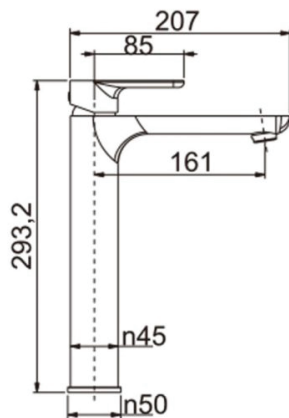

FAUCET

VOG Chrome Tall Basin Mixer

Cod. **DA-BU0152.BM**
Tall Basin Mixer, Brushed Nickel

Cod. **DA-CH0152.BM**
Tall Basin Mixer, Chrome

Cod. **DA-OX0152.BM**
Tall Basin Mixer, Black

· TECHNICAL DRAWING ·

· SPECIFICATIONS ·

Sleek modern square shape design

WELS & Watermark Approved

WELS Registration NO.:T39902

WELS Star Rating:6 Star, 4L/M

WELS Licence Number:1752

15 years manufacturer warranty,2 years labor warranty

For detailed information, please see our website www.dellarte.us