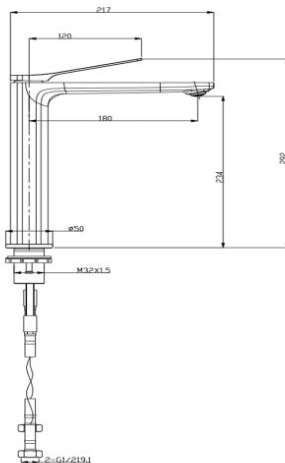

FAUCET

RUSHY Series Brushed Chrome Tall Basin Mixer

Cod. **DA-BUYG0149.BM**
Tall Basin Mixer, Yellow Gold

Cod. **DA-BU0149.BM**
Tall Basin Mixer, Nickel

Cod. **DA-BUGM0149.BM**
Tall Basin Mixer, Gun Metal Grey

Cod. **DA-OX0149.BM**
Tall Basin Mixer, Black

Cod. **DA-CH0149.BM**
Tall Basin Mixer, Chrome

· TECHNICAL DRAWING ·

· SPECIFICATIONS ·

Modern Design

Solid Brass

Flat Handle

Drip free ceramic disc cartridge for smooth and long lasting operation

Australian Standard, Watermark

WELS Star rating: 5 Star, 5L/M

WELS Licence No.: 1547

WELS Reg No:T37888

Easy to Install

Package contents:

- 1x Basin mixer

- 2x Water hoses