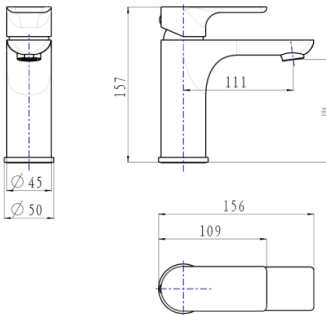

#### · TECHNICAL DRAWING ·

#### · SPECIFICATIONS ·

Bathroom Sink Basin Mixer Tap

Sleek Modern Design

Australian Standard, Watermark

WELS Star rating: 6 Star, 4L/M

WELS License No.: 1752

WELS Reg No: T32015

Includes all required hoses, mounting plates and screws