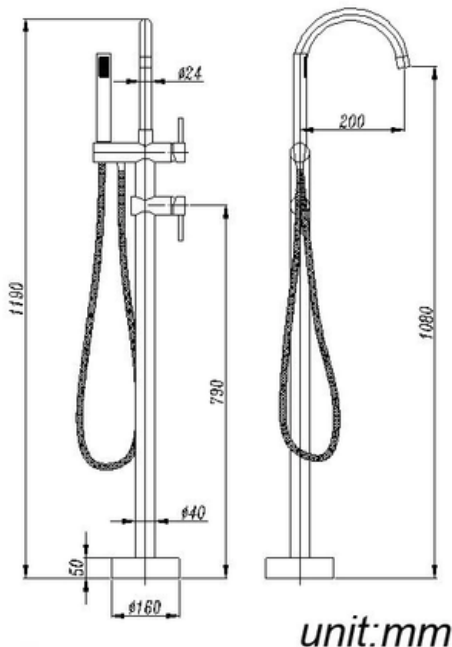

ROUND FREESTANDING BATH MIXER WITH HANDHELD SHOWER

Cod. **DA-CH0116.BS**
ROUND CHROME FREESTANDING BATH
MIXER WITH HANDHELD SHOWER

Cod. **DA-OX0116.BS**
ROUND BLACK FREESTANDING BATH MIXER
WITH HANDHELD SHOWER

· TECHNICAL DRAWING ·

· SPECIFICATIONS ·

- Freestanding Chrome Handheld & Swivel Spout tap
- Made of durable solid brass
- Chrome finished
- Cold & hot water pipe separate interface
- Handle tactility is superior, sensitive and stable control of the water
- Ceramic disc cartridge for smooth & long-lasting operation
- 360° swivel spout
- **Note: With embedded box, which should be installed before flooring**
- Australian Standard
- WELS star rating: 3 star, 9L/M
- WELS Licence No.: 1368
- WELS registration No.: S15184
- Watermark No.: WMK25708
- Easy to install
- **Packaged Content:**
 - 1 x Freestanding Handheld & Spout Mixer Tap Set
 - Installation accessories
- 15 years warranty