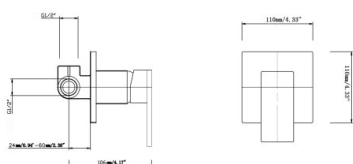

FAUCET

BLAZE Chrome Shower Wall Mixer

Cod. **DA-GM0106.ST**
Wall Mixer, Grey

Cod. **DA-CH0106.ST**
Wall Mixer, Chrome

· TECHNICAL DRAWING ·

· SPECIFICATIONS ·

- Square Shower Bath Mixer Tap
- 35mm Ceramic Disc Cartridge
- 1x Square shower mixer tap