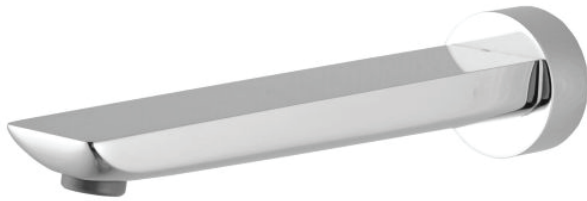

FAUCET

RUSHY Brushed Chrome Bathtub/Basin Wall Spout

Cod. **DA-BU0015.BS**
Basin Wall, Nickel

Cod. **DA-BUGM0015.BS**
Basin Wall, Gun Metal Grey

Cod. **DA-OX0015.BS**
Basin Wall, Black

Cod. **DA-CH0015.BS**
Basin Wall, Chrome

· TECHNICAL DRAWING ·

· SPECIFICATIONS ·

Material: Solid Brass

Suitable for Bath shower mixer taps or basin mixer taps

G1/2" female end

Easy to install, Wall Mounted water outlet

5 Year warranty +1 Year labor warranty