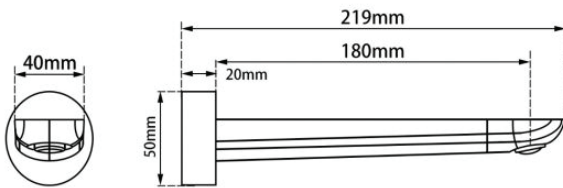

FAUCET

RUSHY Brushed Chrome Bathtub/Basin Wall Spout

Cod. **DA-BU0015.BS**
Basin Wall, Nickel

Cod. **DA-BUGM0015.BS**
Basin Wall, Gun Metal Grey

Cod. **DA-OX0015.BS**
Basin Wall, Black

Cod. **DA-CH0015.BS**
Basin Wall, Chrome

· TECHNICAL DRAWING ·

· SPECIFICATIONS ·

Material: Solid Brass

Suitable for Bath shower mixer taps or basin mixer taps

G1/2" female end

Easy to install, Wall Mounted water outlet

5 Year warranty +1 Year labor warranty