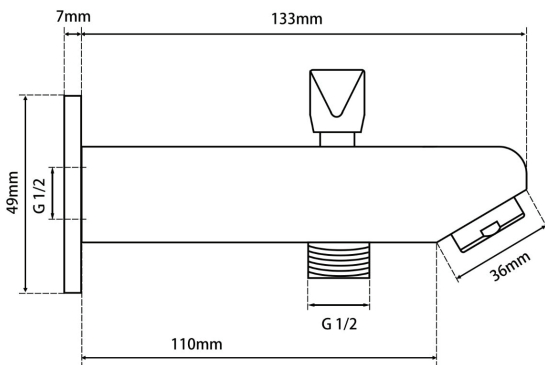

FAUCET

BLAZE Chrome Bathtub/Basin Wall Spout with Diverter

Cod. **DA-OX0011.BS**
Matte Black Basin Wall Spout with Diverter

Cod. **DA-CH0011.BS**
Chrome Basin Wall Spout with Diverter

· TECHNICAL DRAWING ·

· SPECIFICATIONS ·

Material: Solid Brass

Suitable for Bath shower mixer taps or basin mixer taps

Built-in diverter pull up/down can control 2 functions between spout and handheld shower

G1/2" Female End comes with built-in diverter

Fit for Australian Standard

1 x Bath Spout (No shower hose)

For detailed information, please see our website www.dellarte.us

Legal disclaimer: The details provided by this technical file have an informational purpose, thus no contractual value. To obtain further information about the materials and the installation, please contact one of our sales advisors. DELL'ARTE Pty Ltd. reserves the right to modify or delete any information regarding its products. Weights, measurements and colours may be subject to small variations.