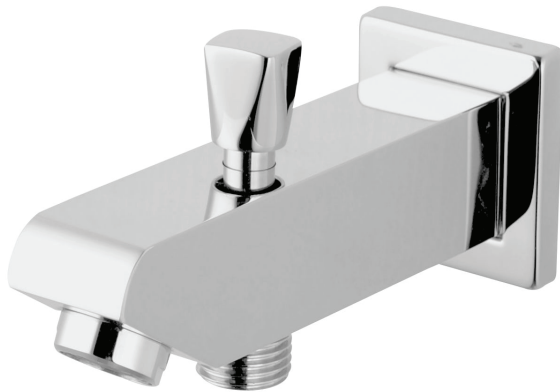

FAUCET

BLAZE Chrome Bathtub/Basin Wall Spout with Diverter

Cod. **DA-OX0011.BS**
Matte Black Basin Wall Spout with Diverter

Cod. **DA-CH0011.BS**
Chrome Basin Wall Spout with Diverter

· TECHNICAL DRAWING ·

· SPECIFICATIONS ·

Material: Solid Brass

Suitable for Bath shower mixer taps or basin mixer taps

Built-in diverter pull up/down can control 2 functions between spout and handheld shower

G1/2" Female End comes with built-in diverter