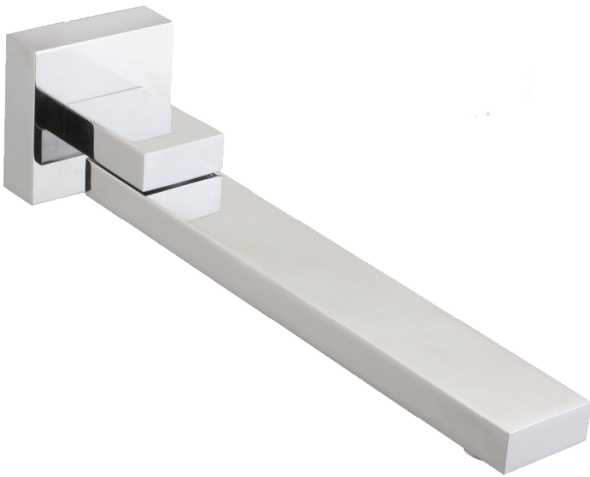

FAUCET

BLAZE Chrome Bathtub/Basin Wall Spout

Cod. **DA-OX0003.BS**
Bath/Basin Wall Spout, Black

Cod. **DA-CH0003.BS**
Bath/Basin Wall Spout, Chrome

· TECHNICAL DRAWING ·

· SPECIFICATIONS ·

Solid Brass Matte Black Plated

Australian Standard, Watermark

WELS Star rating: 5 Star, 5.5L/M

WELS Reg No:T35599

Suitable for Bath shower mixer taps or basin mixer taps

For detailed information, please see our website www.dellarte.us

Legal disclaimer: The details provided by this technical file have an informational purpose, thus no contractual value. To obtain further information about the materials and the installation, please contact one of our sales advisors. DELL'ARTE Pty Ltd. reserves the right to modify or delete any information regarding its products. Weights, measurements and colours may be subject to small variations.