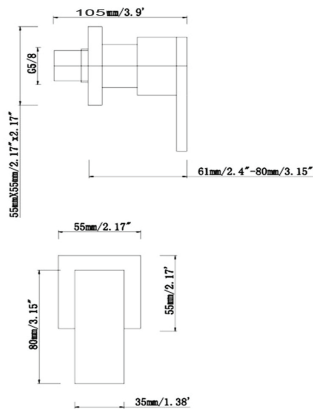

#### · TECHNICAL DRAWING ·

#### · SPECIFICATIONS ·

- Durable Solid Brass Construction
- 1/4 turn taps with ceramic disc mechanism
- 35mm Ceramic Disc Cartridge
- 5 Year Warranty & 1 Year Labor Warranty

For detailed information, please see our website [www.dellarte.us](http://www.dellarte.us)