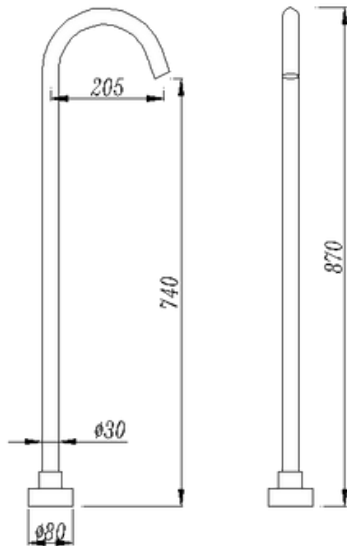

ROUND FLOOR STANDING MIXER (BRASS)

Cod. **DA-CH0002.BS**
CHROME ROUND FLOOR STANDING MIXER
(BRASS)

Cod. **DA-OX0002.BS**
BLACK ROUND FLOOR STANDING MIXER
(BRASS)

· TECHNICAL DRAWING ·

· SPECIFICATIONS ·

- reestanding Chrome Bath Spout
- Matt Black finished
- Solid brass water spout
- Brass support tube
- Stainless steel bottom cover
- Bottom Cover Plate height: 12mm
- Floor mounted
- Australian Standard and Watermark Certified
- Easy to install