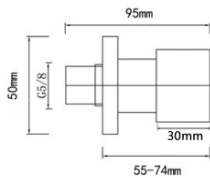

FAUCET

VOG Chrome Cubic Shower Wall Taps

Cod. **DA-CH0001.ST**
Cubic Shower Wall, Chrome

· TECHNICAL DRAWING ·

· SPECIFICATIONS ·

Brass Wall Mounted Bath / Shower / Basin Taps

Material: Durable Solid Brass Construction

1/4 turn taps with ceramic disc mechanism

35mm Ceramic Disc Cartridge

Australia Certified Product

Easy to install

5 Year Warranty & 1 Year Labor Warranty

For detailed information, please see our website www.dellarte.us