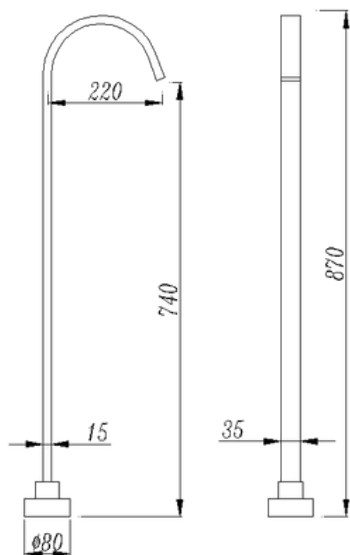

SQUARE FLOOR STANDING MIXER (BRASS)

Cod. **DA-CH0001.BS**
CHROME SQUARE FLOOR STANDING MIXER
(BRASS)

Cod. **DA-OX0001.BS**
BLACK SQUARE FLOOR STANDING MIXER
(BRASS)

· TECHNICAL DRAWING ·

· SPECIFICATIONS ·

- Freestanding chrome Bath Spout
- Matt Black finished
- Solid brass water spout
- Brass support tube
- Stainless steel bottom cover
- Bottom Cover Plate height: 12mm
- Floor mounted
- Australian Standard and Watermark Certified
- Easy to install