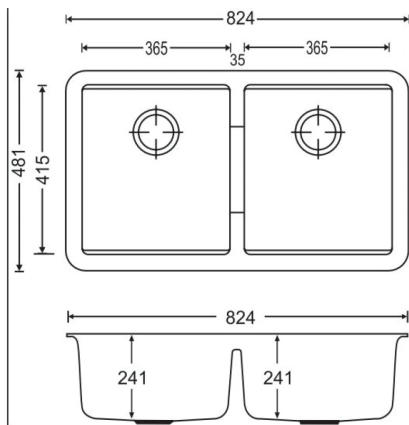

### Carysil White Double Bowls Granite Undermount Kitchen Sink

Cod. **DA-CG2B 3322 black**  
824 x 481 x 241mm, Black

Cod. **DA-CG2B 3322 grey**  
824 x 481 x 241mm, Grey

Cod. **DA-CG2B 3322 white**  
824 x 481 x 241mm, White

#### · TECHNICAL DRAWING ·

#### · SPECIFICATIONS ·

German engineered, Lifetime Warranty!

Overall Dimensions(LxWxH): 824\*481\*241mm

Bowl sizes(LxW): 365\*415\*241mm

Round corner for easy cleaning and modern look

High temperature resistance