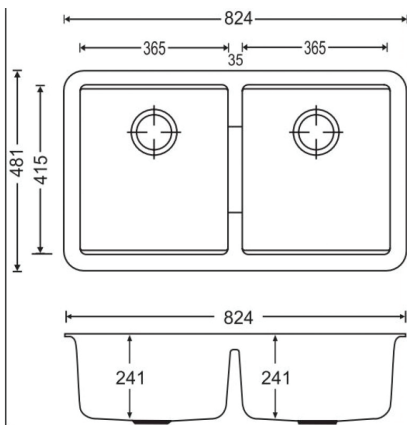

KITCHEN SINKS

Carysil Grey Double Bowls Granite Undermount Kitchen Sink

Cod. **DA-CG2B 3322 black**
824 x 481 x 241mm, Black

Cod. **DA-CG2B 3322 grey**
824 x 481 x 241mm, Grey

Cod. **DA-CG2B 3322 white**
824 x 481 x 241mm, White

· TECHNICAL DRAWING ·

· SPECIFICATIONS ·

German engineered, Lifetime Warranty!

Overall Dimensions(LxWxH): 824*481*241mm

Bowl sizes(LxW): 365*415*241mm

Round corner for easy cleaning and modern look

High temperature resistance